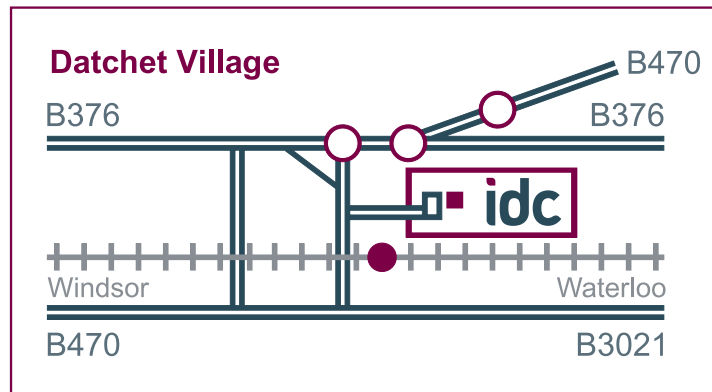

Main Routes

From M4 Junction 5

Exit the M4 at Jn. 5 and take the B470 into Datchet. On entering Datchet proceed straight over the mini roundabout by the cricket ground and take a right at the second mini roundabout, and left at the next. Take the first left after the Manor House Hotel and continue to IDC at the end of this road.

From South

Head North on the M25 until Jn. 13, exit and take the B376, following signs to Datchet. On entering Datchet travel straight over the first mini roundabout, and left at the next. Take the first left after the Manor House Hotel and continue to IDC at the end of this road.

By Train

Take the South West Trains service from London Waterloo to Windsor & Eton Riverside. Please join the front 4 coaches. Journey time approx 50 mins.